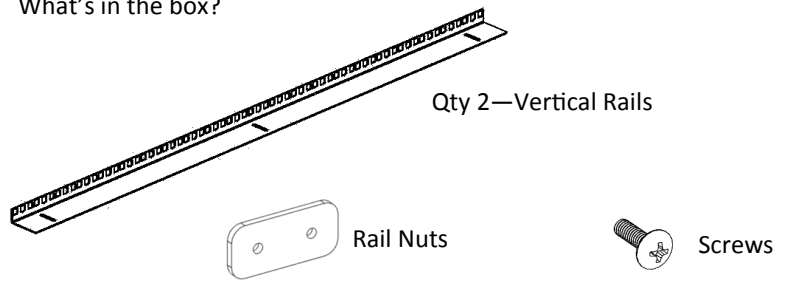

Tools needed:

What's in the box?