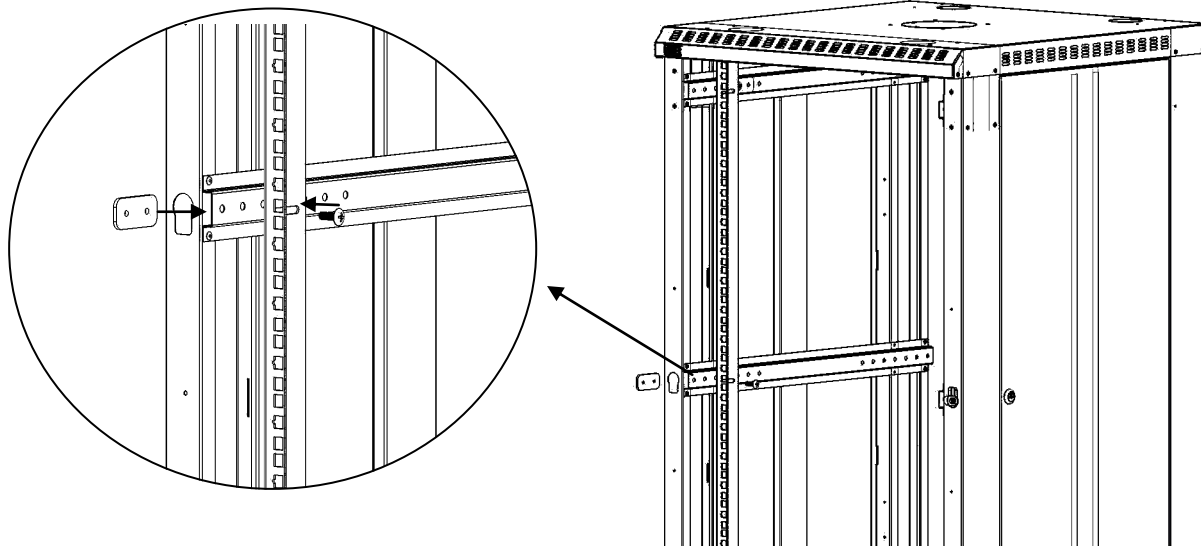

Tools needed:

What's in the box?

Step 1:

Step 2:

For details about product warranty, please visit www.kendallhoward.com

DISCLAIMER: Kendall Howard LLC. endeavors to make this manual accurate and complete. However, Kendall Howard LLC makes no representations or warranties of any kind, expressed or implied, about whether the use of products contained herein would infringe any rights or the correctness, accuracy or reliability of the information contained herein or that said information covers all details, conditions or variations. The information herein does not provide for every possible contingency in connection with the installation or use of the product(s). The information contained in this document is subject to change without notice or obligation. Kendall Howard LLC assumes no responsibility for the accuracy, completeness or reliability of the information contained in this document. Any reliance placed on the information is therefore strictly at your own risk.