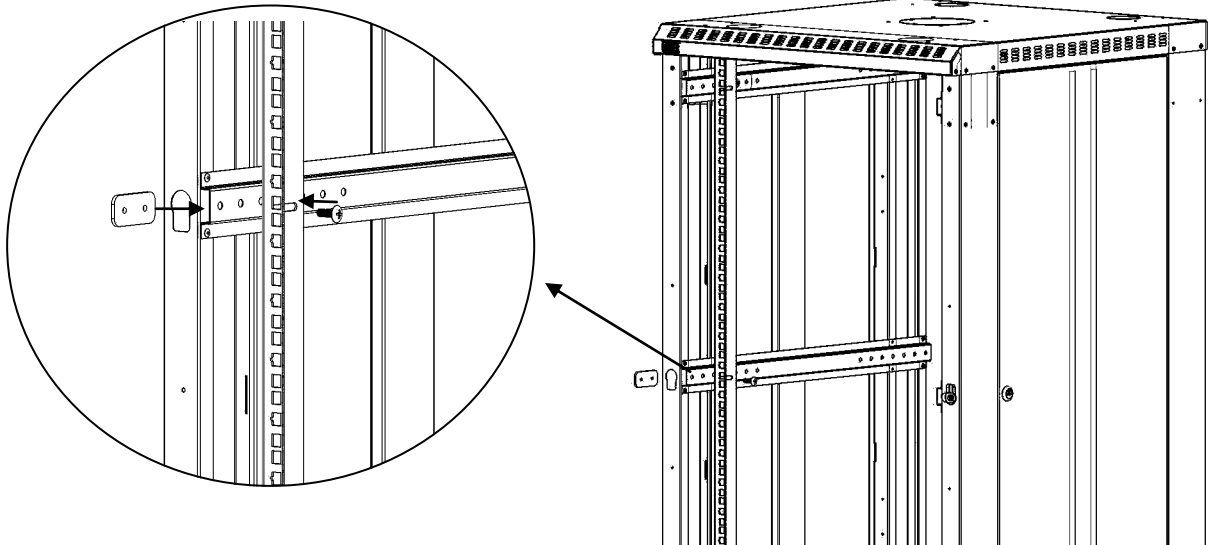

Tools needed:

What's in the box?

Step 1:

Step 2:

For details about product warranty, please visit www.kendallhoward.com

DISCLAIMER: Kendall Howard LLC. endeavors to make this manual accurate and complete. However, Kendall Howard LLC makes no representations or warranties of any kind, expressed or implied, about whether the use of products contained herein would infringe any rights or the correctness, accuracy or reliability of the information contained herein or that said information covers all details, conditions or variations. The information herein does not provide for every possible contingency in connection with the installation or use of the product(s). The information contained in this document is subject to change without notice or obligation. Kendall Howard LLC assumes no responsibility for the accuracy, completeness or reliability of the information contained in this document. Any reliance placed on the information is therefore strictly at your own risk.