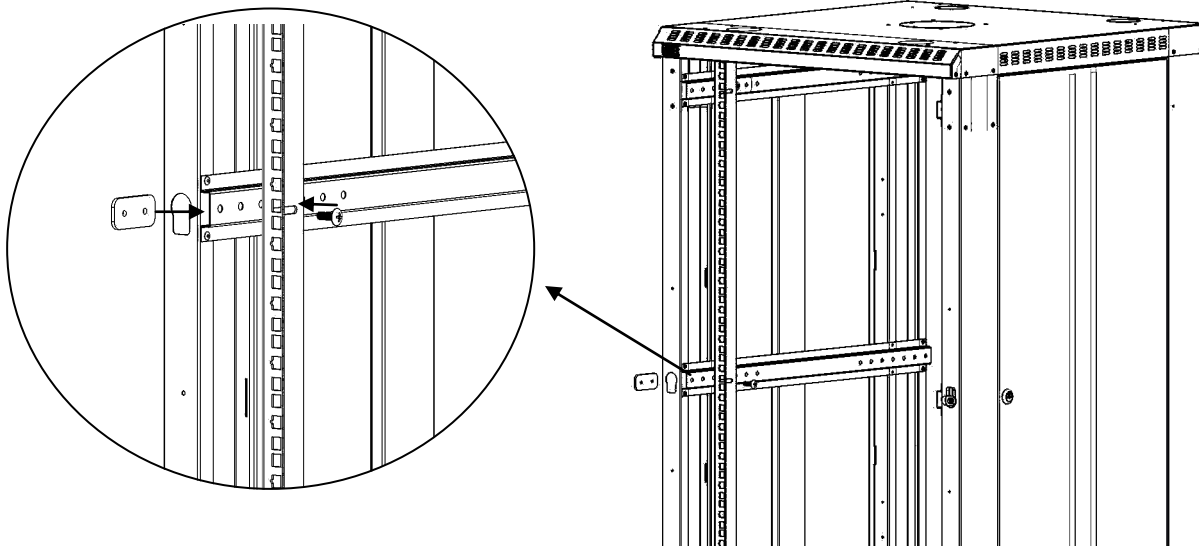

Tools needed:

What's in the box?

Step 1:

Step 2:

For details about product warranty, please visit www.kendallhoward.com

DISCLAIMER: Kendall Howard LLC. endeavors to make this manual accurate and complete. However, Kendall Howard LLC makes no representations or warranties of any kind, expressed or implied, about whether the use of products contained herein would infringe any rights or the correctness, accuracy or reliability of the information contained herein or that said information covers all details, conditions or variations. The information herein does not provide for every possible contingency in connection with the installation or use of the product(s). The information contained in this document is subject to change without notice or obligation. Kendall Howard LLC assumes no responsibility for the accuracy, completeness or reliability of the information contained in this document. Any reliance placed on the information is therefore strictly at your own risk.