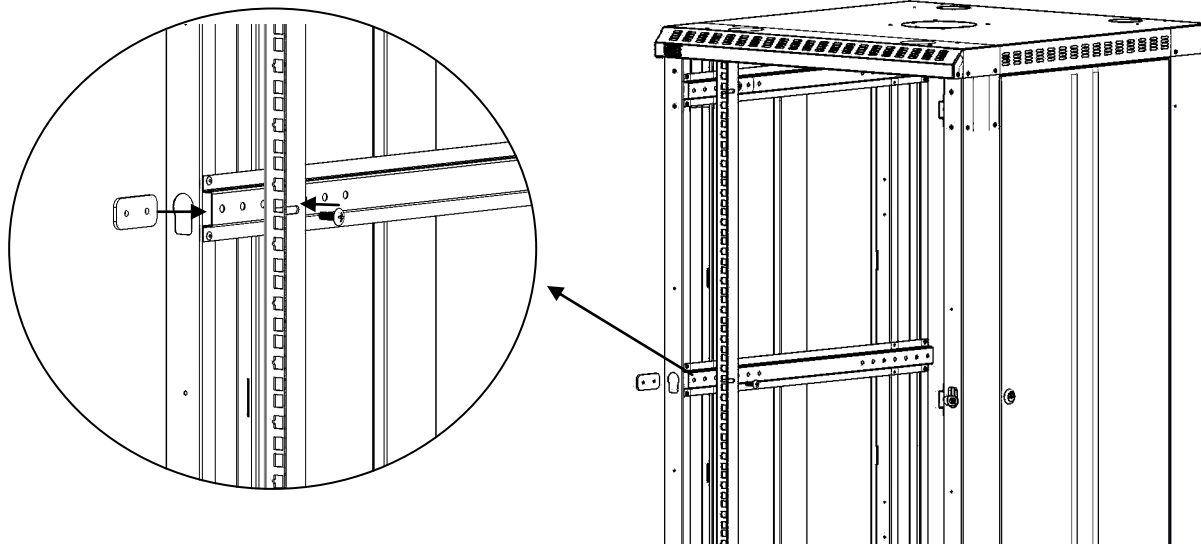

Tools needed:

What's in the box?

Step 1:

Step 2:

For details about product warranty, please visit www.kendallhoward.com

DISCLAIMER: Kendall Howard LLC. endeavors to make this manual accurate and complete. However, Kendall Howard LLC makes no representations or warranties of any kind, expressed or implied, about whether the use of products contained herein would infringe any rights or the correctness, accuracy or reliability of the information contained herein or that said information covers all details, conditions or variations. The information herein does not provide for every possible contingency in connection with the installation or use of the product(s). The information contained in this document is subject to change without notice or obligation. Kendall Howard LLC assumes no responsibility for the accuracy, completeness or reliability of the information contained in this document. Any reliance placed on the information is therefore strictly at your own risk.