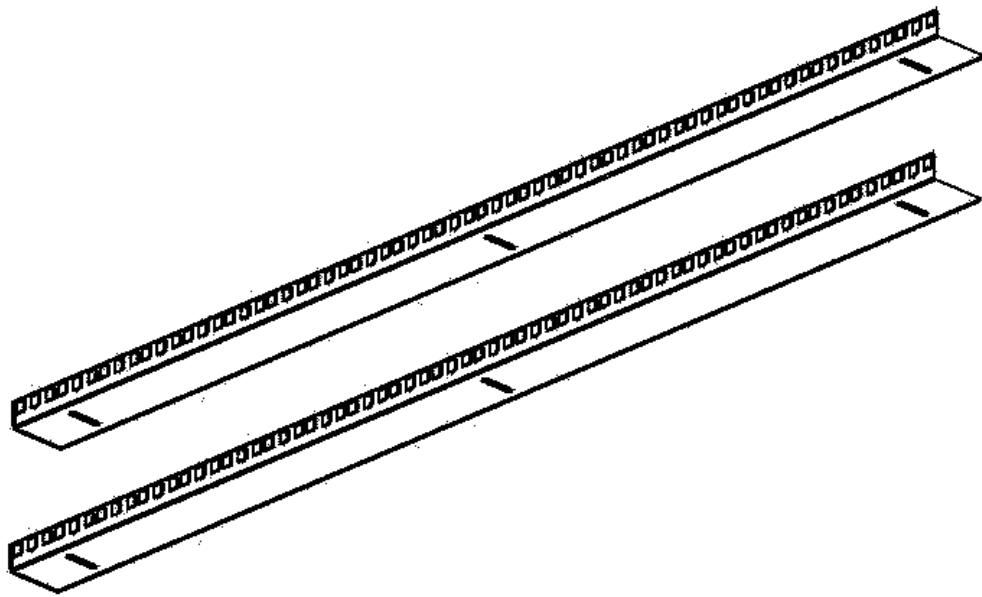

KENDALL HOWARD ®

Assembly Instructions **LINIER Vertical Rail Kits**

Address: 10152 Liberty Lane
Chisago City, Minnesota, 55013
United States of America

Phone: 651-213-1333
Fax: 800-418-6897

www.kendallhoward.com