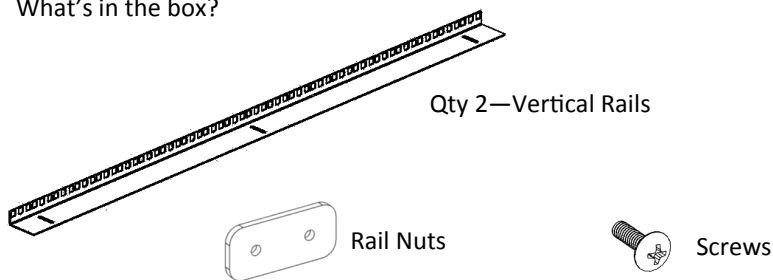

Tools needed:

What's in the box?