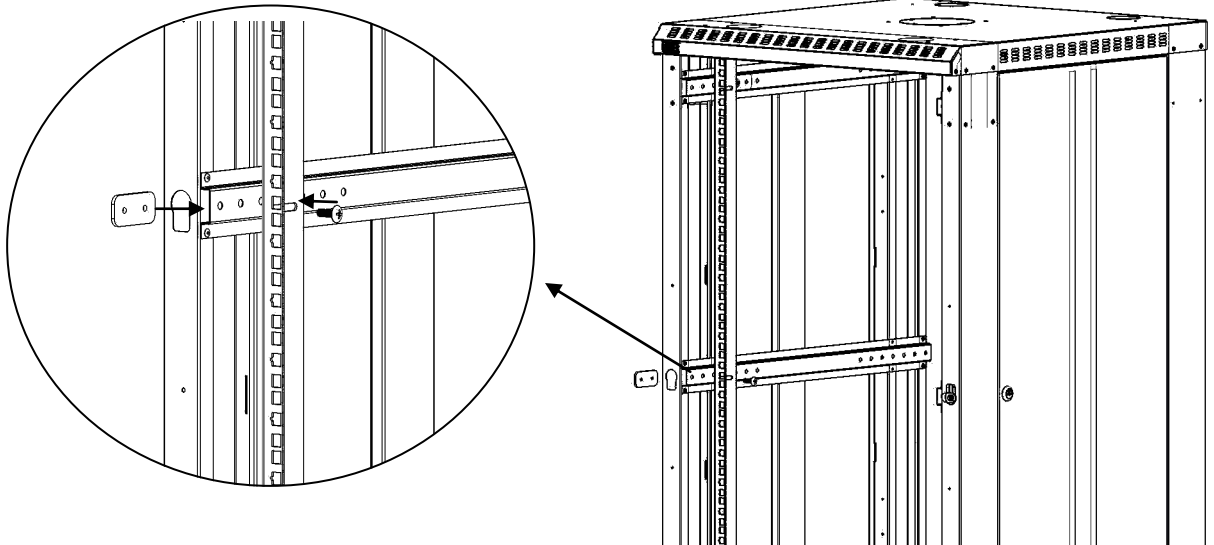

Tools needed:

What's in the box?

Step 1:

Step 2:

For details about product warranty, please visit www.kendallhoward.com

DISCLAIMER: Kendall Howard LLC. endeavors to make this manual accurate and complete. However, Kendall Howard LLC makes no representations or warranties of any kind, expressed or implied, about whether the use of products contained herein would infringe any rights or the correctness, accuracy or reliability of the information contained herein or that said information covers all details, conditions or variations. The information herein does not provide for every possible contingency in connection with the installation or use of the product(s). The information contained in this document is subject to change without notice or obligation. Kendall Howard LLC assumes no responsibility for the accuracy, completeness or reliability of the information contained in this document. Any reliance placed on the information is therefore strictly at your own risk.