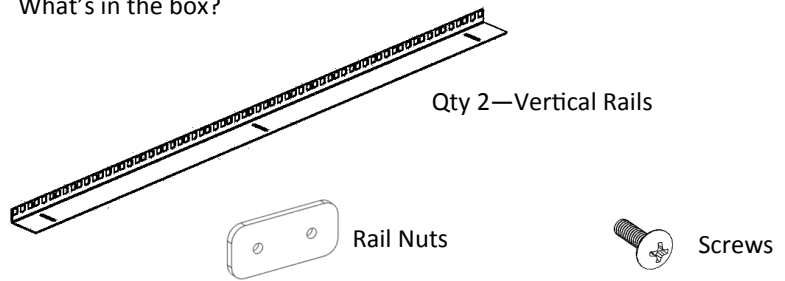

Tools needed:

What's in the box?