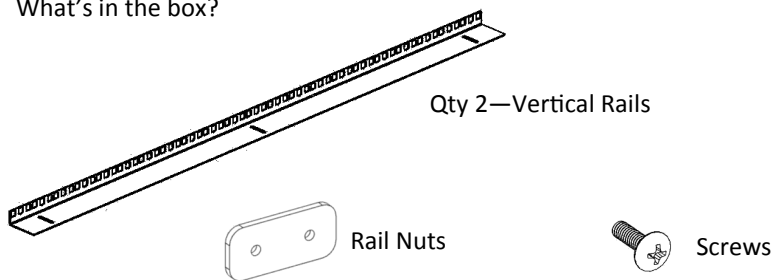

Tools needed:

What's in the box?