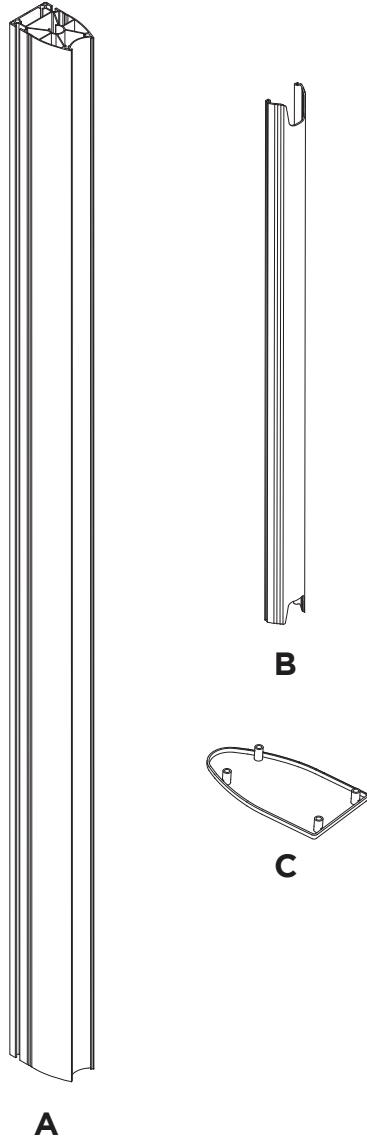

180 Upright Post

COMPONENT CHECKLIST

Item	Name	QTY
A	Post, 1800mm (70.87") Tall	1
B	Cable Cover	3
C	End Cap	1

PRODUCT DIMENSIONS