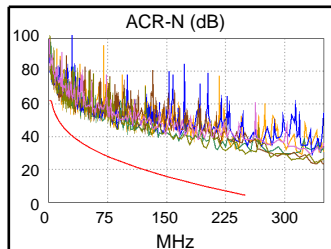

Test Summary: PASS

Model: DSX-8000
 Main S/N: 2030025
 Remote S/N: 2032014
 Main Adapter: DSX-PLA804
 Remote Adapter: DSX-PLA804

Length (ft), Limit 295	[Pair 78]	165
Prop. Delay (ns), Limit 498	[Pair 45]	256
Delay Skew (ns), Limit 44	[Pair 45]	13
Resistance (ohms)	[Pair 45]	7.83
Insertion Loss Margin (dB)	[Pair 45]	15.7
Frequency (MHz)	[Pair 45]	250.0
Limit (dB)	[Pair 45]	31.1

Wire Map (T568B)
PASS

Worst Case Margin Worst Case Value

PASS	MAIN	SR	MAIN	SR
Worst Pair	36-78	12-36	36-78	12-36
NEXT (dB)	8.1	3.8	8.8	3.9
Freq. (MHz)	199.5	249.5	250.0	250.0
Limit (dB)	36.9	35.4	35.3	35.3
Worst Pair	36	36	78	36
PS NEXT (dB)	9.0	4.8	10.5	5.6
Freq. (MHz)	18.4	222.5	250.0	250.0
Limit (dB)	51.3	33.5	32.7	32.7

PASS	MAIN	SR	MAIN	SR
Worst Pair	36-45	36-45	45-36	36-45
ACR-F (dB)	7.2	7.2	10.3	10.2
Freq. (MHz)	34.8	35.0	250.0	250.0
Limit (dB)	33.4	33.3	16.2	16.2
Worst Pair	45	45	36	36
PS ACR-F (dB)	9.5	9.5	11.3	12.1
Freq. (MHz)	11.6	20.6	250.0	250.0
Limit (dB)	39.9	34.9	13.2	13.2

N/A	MAIN	SR	MAIN	SR
Worst Pair	12-78	36-45	36-78	12-36
ACR-N (dB)	12.6	10.7	25.3	19.7
Freq. (MHz)	3.8	13.5	250.0	250.0
Limit (dB)	61.1	49.3	4.2	4.2
Worst Pair	36	36	36	36
PS ACR-N (dB)	12.6	9.8	26.5	21.4
Freq. (MHz)	18.3	18.5	250.0	250.0
Limit (dB)	43.8	43.6	1.6	1.6