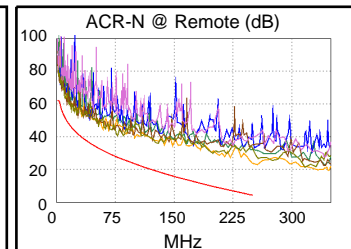

Test Summary: PASS

Model: DSX-8000
 Main S/N: 2030025
 Remote S/N: 2032014
 Main Adapter: DSX-PLA804
 Remote Adapter: DSX-PLA804

Length (ft), Limit 295	[Pair 78]	165
Prop. Delay (ns), Limit 498	[Pair 45]	256
Delay Skew (ns), Limit 44	[Pair 45]	13
Resistance (ohms)	[Pair 45]	7.83
Insertion Loss Margin (dB)	[Pair 45]	15.7
Frequency (MHz)	[Pair 45]	250.0
Limit (dB)	[Pair 45]	31.1

Wire Map (T568B)
PASS

Worst Case Margin Worst Case Value

PASS	MAIN	SR	MAIN	SR
Worst Pair	36-78	12-36	36-78	12-36
NEXT (dB)	8.1	3.8	8.8	3.9
Freq. (MHz)	199.5	249.5	250.0	250.0
Limit (dB)	36.9	35.4	35.3	35.3
Worst Pair	36	36	78	36
PS NEXT (dB)	9.0	4.8	10.5	5.6
Freq. (MHz)	18.4	222.5	250.0	250.0
Limit (dB)	51.3	33.5	32.7	32.7

PASS	MAIN	SR	MAIN	SR
Worst Pair	36-45	36-45	45-36	36-45
ACR-F (dB)	7.2	7.2	10.3	10.2
Freq. (MHz)	34.8	35.0	250.0	250.0
Limit (dB)	33.4	33.3	16.2	16.2
Worst Pair	45	45	36	36
PS ACR-F (dB)	9.5	9.5	11.3	12.1
Freq. (MHz)	11.6	20.6	250.0	250.0
Limit (dB)	39.9	34.9	13.2	13.2

N/A	MAIN	SR	MAIN	SR
Worst Pair	12-78	36-45	36-78	12-36
ACR-N (dB)	12.6	10.7	25.3	19.7
Freq. (MHz)	3.8	13.5	250.0	250.0
Limit (dB)	61.1	49.3	4.2	4.2
Worst Pair	36	36	36	36
PS ACR-N (dB)	12.6	9.8	26.5	21.4
Freq. (MHz)	18.3	18.5	250.0	250.0
Limit (dB)	43.8	43.6	1.6	1.6