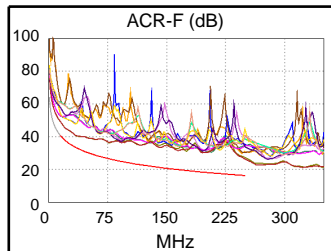

Test Summary: PASS

Model: DSX-8000
 Main S/N: 2030025
 Remote S/N: 2032014
 Main Adapter: DSX-PLA804
 Remote Adapter: DSX-PLA804

Length (ft), Limit 295	[Pair 78]	165
Prop. Delay (ns), Limit 498	[Pair 45]	256
Delay Skew (ns), Limit 44	[Pair 45]	13
Resistance (ohms)	[Pair 45]	7.83
Insertion Loss Margin (dB)	[Pair 45]	15.7
Frequency (MHz)	[Pair 45]	250.0
Limit (dB)	[Pair 45]	31.1

Wire Map (T568B)
PASS

Worst Case Margin Worst Case Value

PASS	MAIN	SR	MAIN	SR
Worst Pair	36-78	12-36	36-78	12-36
NEXT (dB)	8.1	3.8	8.8	3.9
Freq. (MHz)	199.5	249.5	250.0	250.0
Limit (dB)	36.9	35.4	35.3	35.3
Worst Pair	36	36	78	36
PS NEXT (dB)	9.0	4.8	10.5	5.6
Freq. (MHz)	18.4	222.5	250.0	250.0
Limit (dB)	51.3	33.5	32.7	32.7

PASS	MAIN	SR	MAIN	SR
Worst Pair	36-45	36-45	45-36	36-45
ACR-F (dB)	7.2	7.2	10.3	10.2
Freq. (MHz)	34.8	35.0	250.0	250.0
Limit (dB)	33.4	33.3	16.2	16.2
Worst Pair	45	45	36	36
PS ACR-F (dB)	9.5	9.5	11.3	12.1
Freq. (MHz)	11.6	20.6	250.0	250.0
Limit (dB)	39.9	34.9	13.2	13.2

N/A	MAIN	SR	MAIN	SR
Worst Pair	12-78	36-45	36-78	12-36
ACR-N (dB)	12.6	10.7	25.3	19.7
Freq. (MHz)	3.8	13.5	250.0	250.0
Limit (dB)	61.1	49.3	4.2	4.2
Worst Pair	36	36	36	36
PS ACR-N (dB)	12.6	9.8	26.5	21.4
Freq. (MHz)	18.3	18.5	250.0	250.0
Limit (dB)	43.8	43.6	1.6	1.6