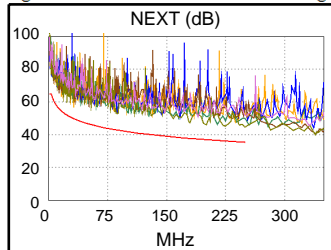

Test Summary: PASS

Model: DSX-8000
 Main S/N: 2030025
 Remote S/N: 2032014
 Main Adapter: DSX-PLA804
 Remote Adapter: DSX-PLA804

Length (ft), Limit 295	[Pair 78]	165
Prop. Delay (ns), Limit 498	[Pair 45]	256
Delay Skew (ns), Limit 44	[Pair 45]	13
Resistance (ohms)	[Pair 45]	7.83
Insertion Loss Margin (dB)	[Pair 45]	15.7
Frequency (MHz)	[Pair 45]	250.0
Limit (dB)	[Pair 45]	31.1

Wire Map (T568B)
PASS

Worst Case Margin Worst Case Value

PASS	MAIN	SR	MAIN	SR
Worst Pair	36-78	12-36	36-78	12-36
NEXT (dB)	8.1	3.8	8.8	3.9
Freq. (MHz)	199.5	249.5	250.0	250.0
Limit (dB)	36.9	35.4	35.3	35.3
Worst Pair	36	36	78	36
PS NEXT (dB)	9.0	4.8	10.5	5.6
Freq. (MHz)	18.4	222.5	250.0	250.0
Limit (dB)	51.3	33.5	32.7	32.7

PASS	MAIN	SR	MAIN	SR
Worst Pair	36-45	36-45	45-36	36-45
ACR-F (dB)	7.2	7.2	10.3	10.2
Freq. (MHz)	34.8	35.0	250.0	250.0
Limit (dB)	33.4	33.3	16.2	16.2
Worst Pair	45	45	36	36
PS ACR-F (dB)	9.5	9.5	11.3	12.1
Freq. (MHz)	11.6	20.6	250.0	250.0
Limit (dB)	39.9	34.9	13.2	13.2