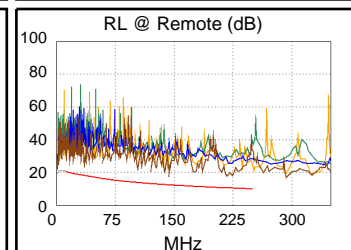

PASS	MAIN	SR	MAIN	SR
Worst Pair	78	78	78	78
RL (dB)	8.2	6.4	9.0	6.8
Freq. (MHz)	108.5	35.5	186.0	219.0
Limit (dB)	13.6	18.2	11.3	10.6