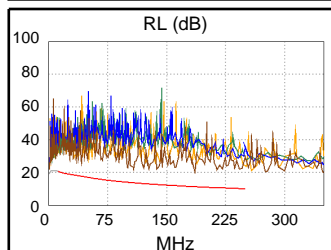

PASS	MAIN	SR	MAIN	SR
Worst Pair	78	78	78	78
RL (dB)	8.2	6.4	9.0	6.8
Freq. (MHz)	108.5	35.5	186.0	219.0
Limit (dB)	13.6	18.2	11.3	10.6