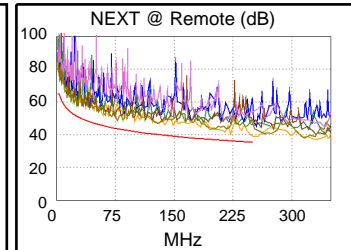

Test Summary: PASS

Model: DSX-8000
 Main S/N: 2030025
 Remote S/N: 2032014
 Main Adapter: DSX-PLA804
 Remote Adapter: DSX-PLA804

Length (ft), Limit 295	[Pair 78]	165
Prop. Delay (ns), Limit 498	[Pair 45]	256
Delay Skew (ns), Limit 44	[Pair 45]	13
Resistance (ohms)	[Pair 45]	7.83
Insertion Loss Margin (dB)	[Pair 45]	15.7
Frequency (MHz)	[Pair 45]	250.0
Limit (dB)	[Pair 45]	31.1

Wire Map (T568B)
PASS

Worst Case Margin Worst Case Value

PASS	MAIN	SR	MAIN	SR
Worst Pair	36-78	12-36	36-78	12-36
NEXT (dB)	8.1	3.8	8.8	3.9
Freq. (MHz)	199.5	249.5	250.0	250.0
Limit (dB)	36.9	35.4	35.3	35.3
Worst Pair	36	36	78	36
PS NEXT (dB)	9.0	4.8	10.5	5.6
Freq. (MHz)	18.4	222.5	250.0	250.0
Limit (dB)	51.3	33.5	32.7	32.7

PASS	MAIN	SR	MAIN	SR
Worst Pair	36-45	36-45	45-36	36-45
ACR-F (dB)	7.2	7.2	10.3	10.2
Freq. (MHz)	34.8	35.0	250.0	250.0
Limit (dB)	33.4	33.3	16.2	16.2
Worst Pair	45	45	36	36
PS ACR-F (dB)	9.5	9.5	11.3	12.1
Freq. (MHz)	11.6	20.6	250.0	250.0
Limit (dB)	39.9	34.9	13.2	13.2