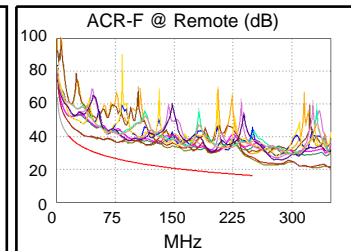

Test Summary: PASS

Model: DSX-8000
 Main S/N: 2030025
 Remote S/N: 2032014
 Main Adapter: DSX-PLA804
 Remote Adapter: DSX-PLA804

Length (ft), Limit 295	[Pair 78]	165
Prop. Delay (ns), Limit 498	[Pair 45]	256
Delay Skew (ns), Limit 44	[Pair 45]	13
Resistance (ohms)	[Pair 45]	7.83
Insertion Loss Margin (dB)	[Pair 45]	15.7
Frequency (MHz)	[Pair 45]	250.0
Limit (dB)	[Pair 45]	31.1

Wire Map (T568B)
PASS

Worst Case Margin Worst Case Value

PASS	MAIN	SR	MAIN	SR
Worst Pair	36-78	12-36	36-78	12-36
NEXT (dB)	8.1	3.8	8.8	3.9
Freq. (MHz)	199.5	249.5	250.0	250.0
Limit (dB)	36.9	35.4	35.3	35.3
Worst Pair	36	36	78	36
PS NEXT (dB)	9.0	4.8	10.5	5.6
Freq. (MHz)	18.4	222.5	250.0	250.0
Limit (dB)	51.3	33.5	32.7	32.7

PASS	MAIN	SR	MAIN	SR
Worst Pair	36-45	36-45	45-36	36-45
ACR-F (dB)	7.2	7.2	10.3	10.2
Freq. (MHz)	34.8	35.0	250.0	250.0
Limit (dB)	33.4	33.3	16.2	16.2
Worst Pair	45	45	36	36
PS ACR-F (dB)	9.5	9.5	11.3	12.1
Freq. (MHz)	11.6	20.6	250.0	250.0
Limit (dB)	39.9	34.9	13.2	13.2

N/A	MAIN	SR	MAIN	SR
Worst Pair	12-78	36-45	36-78	12-36
ACR-N (dB)	12.6	10.7	25.3	19.7
Freq. (MHz)	3.8	13.5	250.0	250.0
Limit (dB)	61.1	49.3	4.2	4.2
Worst Pair	36	36	36	36
PS ACR-N (dB)	12.6	9.8	26.5	21.4
Freq. (MHz)	18.3	18.5	250.0	250.0
Limit (dB)	43.8	43.6	1.6	1.6